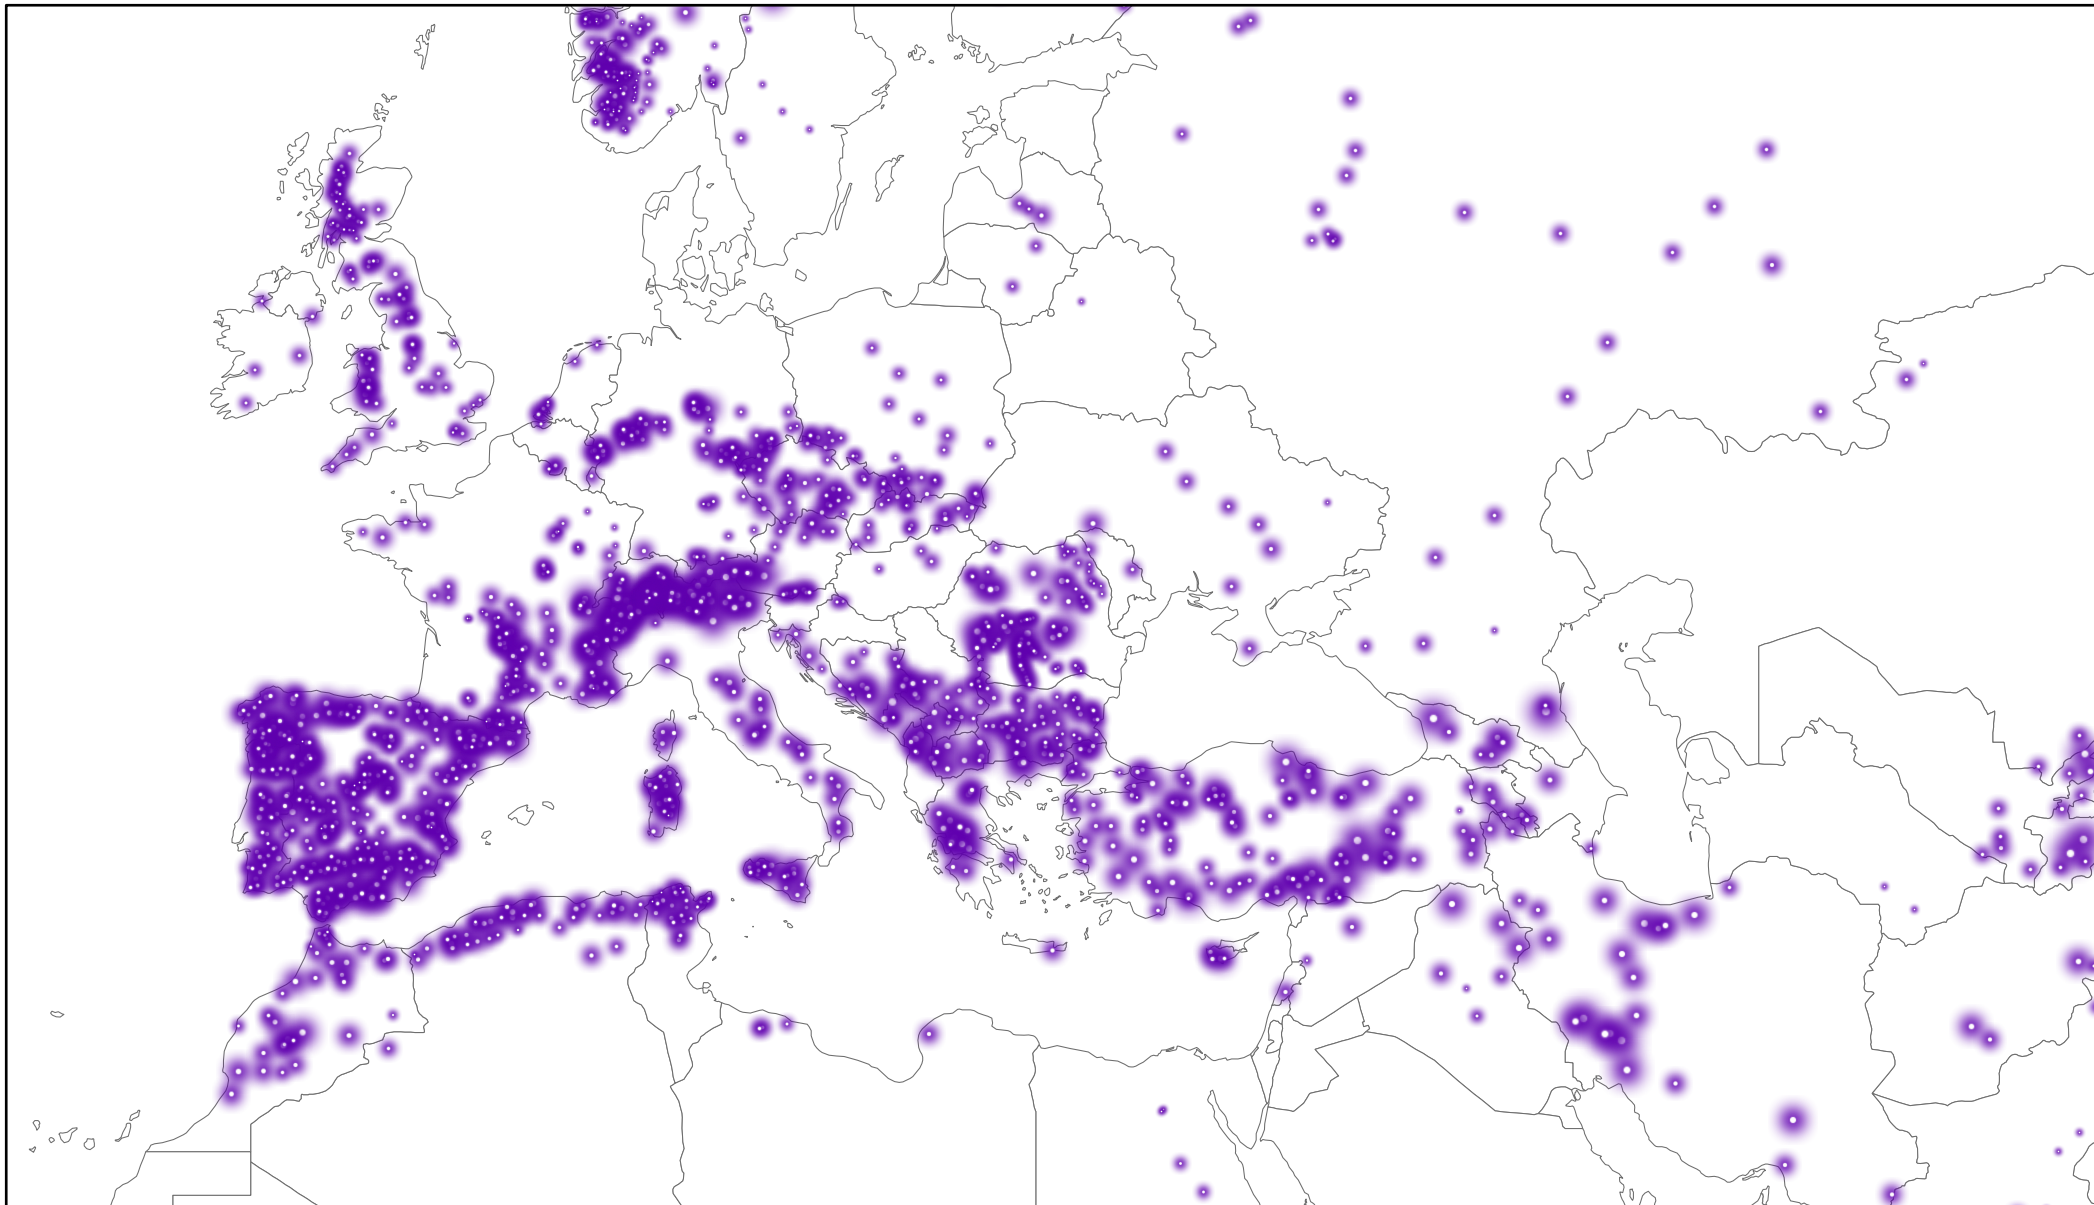

Barrages en Europe

27/02/2020 à 07:40:17

1:36,095,294

0 215 430 860 mi

0 335 670 1,340 km

Esri, HERE, Garmin, (c) OpenStreetMap contributors, and the GIS user community, (C) BGR: 2019